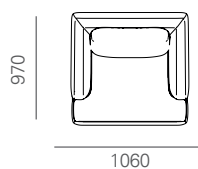

In the 2-seater module there is a tray as standard. This element is available in all Base essences from the KICO finish range.

SINOTTICO ELEMENTI | *SYNOPTICAL ELEMENTS*

DIVANI | *SOFA*

- Divano 3 posti maxi
- 3 seat maxi sofa

- Divano 3 posti
- 3 seat sofa

- Divano 2 posti maxi
- 2 seat maxi sofa

- Divano 2 posti
- 2 seat sofa

- Poltrona
- Armchair

MODULI 1 BR | *MODULS 1 ARM*

- Divano 3 posti maxi 1 br
- 3 seat maxi sofa 1 arm