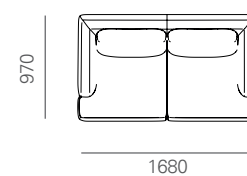

In the 2-seater module there is a tray as standard. This element is available in all Base essences from the KICO finish range.

SINOTTICO ELEMENTI | *SYNOPTICAL ELEMENTS*

DIVANI | *SOFA*

- Divano 3 posti maxi
- 3 seat maxi sofa

- Divano 3 posti
- 3 seat sofa

- Divano 2 posti maxi
- 2 seat maxi sofa

- Divano 2 posti
- 2 seat sofa

- Poltrona
- Armchair

MODULI 1 BR | *MODULS 1 ARM*

- Divano 3 posti maxi 1 br
- 3 seat maxi sofa 1 arm