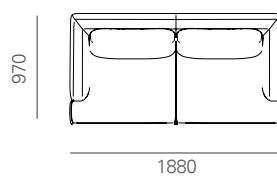

In the 2-seater module there is a tray as standard. This element is available in all Base essences from the KICO finish range.

SINOTTICO ELEMENTI | *SYNOPTICAL ELEMENTS*

DIVANI | *SOFA*

- Divano 3 posti maxi
- 3 seat maxi sofa

- Divano 3 posti
- 3 seat sofa

- Divano 2 posti maxi
- 2 seat maxi sofa

- Divano 2 posti
- 2 seat sofa

- Poltrona
- Armchair

MODULI 1 BR | *MODULS 1 ARM*

- Divano 3 posti maxi 1 br
- 3 seat maxi sofa 1 arm